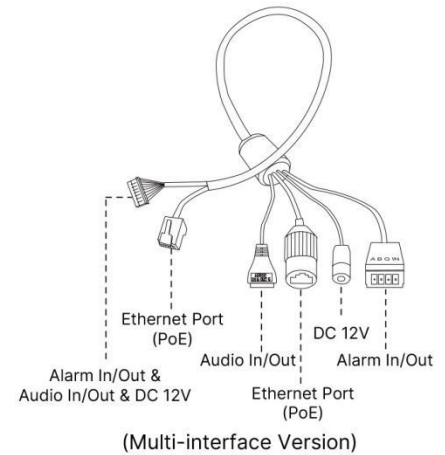

AI Weather-proof Mini Bullet Network Camera

Intelligent Analytics	Video Analysis	Region Entrance, Region Exiting, Advanced Motion Detection, Tamper Detection, Line Crossing, Loitering, Object Left, Object Removed
System	Storage	Support microSD/SDHC/SDXC Card Local Storage, up to 256G
	Advanced Function	BLC, HLC, 2D DNR, 3D DNR, Defog, AWB, IP Address Filtering, AGC, Anti-flicker, Corridor Mode, Deblur
	SIP/VoIP Support	Yes, Voice & Video-over-IP
	Event Trigger	Motion Detection, Network Disconnection, etc.
	Event Action	FTP Upload, SMTP Upload, SD Card Record, SIP Phone, HTTP Notification, etc.
	System Compatibility	ONVIF Profile G & Q & S & T, API
General	Working Temperature	-40°C~60°C
	Working Humidity	0~90%(Non-condensing)
	Power Supply	PoE (802.3af)
	Power Consumption	3W MAX 9W MAX (With IR on)
	Weather Proof	Up to IP67-rated for Weather-resistant Performance
	Housing	Vandal-proof IK10-rated Metal Housing
	Weight	750g
	Dimensions	Φ76mmX214.5mm
	Warranty	3/5 Years

AI Weather-proof Mini Bullet Network Camera

Structure Diagrams

Units: mm

Accessories Support

A01 Pole Mount

Weight: 720g
Dimensions: 170*51.5*152.6mm

A03 External Corner Bracket

Weight: 900g
Dimensions: 170*152.5*76.3mm