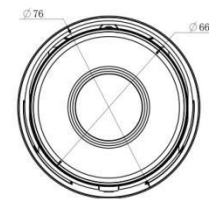

AI Weather-proof Mini Bullet Network Camera

Intelligent Analytics	Video Analysis	Region Entrance, Region Exiting, Advanced Motion Detection, Tamper Detection, Line Crossing, Loitering, Object Left, Object Removed
System	Storage	Support microSD/SDHC/SDXC Card Local Storage, up to 256G
	Advanced Function	BLC, HLC, 2D DNR, 3D DNR, Defog, AWB, IP Address Filtering, AGC, Anti-flicker, Corridor Mode, Deblur
	SIP/VoIP Support	Yes, Voice & Video-over-IP
	Event Trigger	Motion Detection, Network Disconnection, etc.
	Event Action	FTP Upload, SMTP Upload, SD Card Record, SIP Phone, HTTP Notification, etc.
	System Compatibility	ONVIF Profile G & Q & S & T, API
General	Working Temperature	-40°C~60°C
	Working Humidity	0~90%(Non-condensing)
	Power Supply	PoE (802.3af)
	Power Consumption	3W MAX 9W MAX (With IR on)
	Weather Proof	Up to IP67-rated for Weather-resistant Performance
	Housing	Vandal-proof IK10-rated Metal Housing
	Weight	750g
	Dimensions	Φ76mmX214.5mm
	Warranty	3/5 Years

AI Weather-proof Mini Bullet Network Camera

Structure Diagrams

Units: mm

Accessories Support

A01 Pole Mount

Weight: 720g
Dimensions: 170*51.5*152.6mm

A03 External Corner Bracket

Weight: 900g
Dimensions: 170*152.5*76.3mm

A63 Junction Box

Weight: 620g
Dimensions: 134*126*40mm

Milesight | www.milesight.com

Contact Us: sales@milesight.com support@milesight.com

Add: 220 NE 51st Street, Oakland Park, Florida 33334, USA
Tel: +1-800-561-0485