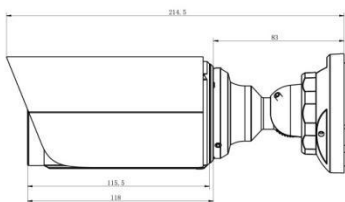

AI Weather-proof Mini Bullet Network Camera

Intelligent Analytics	Video Analysis	Region Entrance, Region Exiting, Advanced Motion Detection, Tamper Detection, Line Crossing, Loitering, Object Left, Object Removed
System	Storage	Support microSD/SDHC/SDXC Card Local Storage, up to 256G
	Advanced Function	BLC, HLC, 2D DNR, 3D DNR, Defog, AWB, IP Address Filtering, AGC, Anti-flicker, Corridor Mode, Deblur
	SIP/VoIP Support	Yes, Voice & Video-over-IP
	Event Trigger	Motion Detection, Network Disconnection, etc.
	Event Action	FTP Upload, SMTP Upload, SD Card Record, SIP Phone, HTTP Notification, etc.
	System Compatibility	ONVIF Profile G & Q & S & T, API
General	Working Temperature	-40°C~60°C
	Working Humidity	0~90%(Non-condensing)
	Power Supply	PoE (802.3af)
	Power Consumption	3W MAX 9W MAX (With IR on)
	Weather Proof	Up to IP67-rated for Weather-resistant Performance
	Housing	Vandal-proof IK10-rated Metal Housing
	Weight	750g
	Dimensions	Φ76mmX214.5mm
	Warranty	3/5 Years

AI Weather-proof Mini Bullet Network Camera

Structure Diagrams

Units: mm

Accessories Support

A01 Pole Mount

Weight: 720g
Dimensions: 170*51.5*152.6mm

A03 External Corner Bracket

Weight: 900g
Dimensions: 170*152.5*76.3mm

A63 Junction Box

Weight: 620g
Dimensions: 134*126*40mm

Milesight | www.milesight.com

Contact Us: sales@milesight.com support@milesight.com

Add: 220 NE 51st Street, Oakland Park, Florida 33334, USA
Tel: +1-800-561-0485