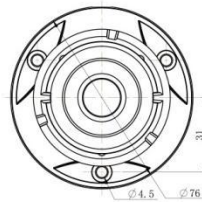

AI Weather-proof Mini Bullet Network Camera

Intelligent Analytics	Video Analysis	Region Entrance, Region Exiting, Advanced Motion Detection, Tamper Detection, Line Crossing, Loitering, Object Left, Object Removed
System	Storage	Support microSD/SDHC/SDXC Card Local Storage, up to 256G
	Advanced Function	BLC, HLC, 2D DNR, 3D DNR, Defog, AWB, IP Address Filtering, AGC, Anti-flicker, Corridor Mode, Deblur
	SIP/VoIP Support	Yes, Voice & Video-over-IP
	Event Trigger	Motion Detection, Network Disconnection, etc.
	Event Action	FTP Upload, SMTP Upload, SD Card Record, SIP Phone, HTTP Notification, etc.
	System Compatibility	ONVIF Profile G & Q & S & T, API
General	Working Temperature	-40°C~60°C
	Working Humidity	0~90%(Non-condensing)
	Power Supply	PoE (802.3af)
	Power Consumption	3W MAX 9W MAX (With IR on)
	Weather Proof	Up to IP67-rated for Weather-resistant Performance
	Housing	Vandal-proof IK10-rated Metal Housing
	Weight	750g
	Dimensions	Φ76mmX214.5mm
	Warranty	3/5 Years

AI Weather-proof Mini Bullet Network Camera

Structure Diagrams

Units: mm

Accessories Support

A01 Pole Mount

Weight: 720g
Dimensions: 170*51.5*152.6mm

A03 External Corner Bracket

Weight: 900g
Dimensions: 170*152.5*76.3mm