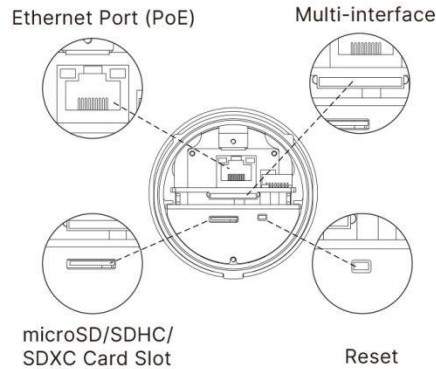

AI Weather-proof Mini Bullet Network Camera

Intelligent Analytics	Video Analysis	Region Entrance, Region Exiting, Advanced Motion Detection, Tamper Detection, Line Crossing, Loitering, Object Left, Object Removed
System	Storage	Support microSD/SDHC/SDXC Card Local Storage, up to 256G
	Advanced Function	BLC, HLC, 2D DNR, 3D DNR, Defog, AWB, IP Address Filtering, AGC, Anti-flicker, Corridor Mode, Deblur
	SIP/VoIP Support	Yes, Voice & Video-over-IP
	Event Trigger	Motion Detection, Network Disconnection, etc.
	Event Action	FTP Upload, SMTP Upload, SD Card Record, SIP Phone, HTTP Notification, etc.
	System Compatibility	ONVIF Profile G & Q & S & T, API
General	Working Temperature	-40°C~60°C
	Working Humidity	0~90%(Non-condensing)
	Power Supply	PoE (802.3af)
	Power Consumption	3W MAX 9W MAX (With IR on)
	Weather Proof	Up to IP67-rated for Weather-resistant Performance
	Housing	Vandal-proof IK10-rated Metal Housing
	Weight	750g
	Dimensions	Φ76mmX214.5mm
	Warranty	3/5 Years

AI Weather-proof Mini Bullet Network Camera

Structure Diagrams

Units: mm

Accessories Support

A01 Pole Mount

Weight: 720g
Dimensions: 170*51.5*152.6mm

A03 External Corner Bracket

Weight: 900g
Dimensions: 170*152.5*76.3mm